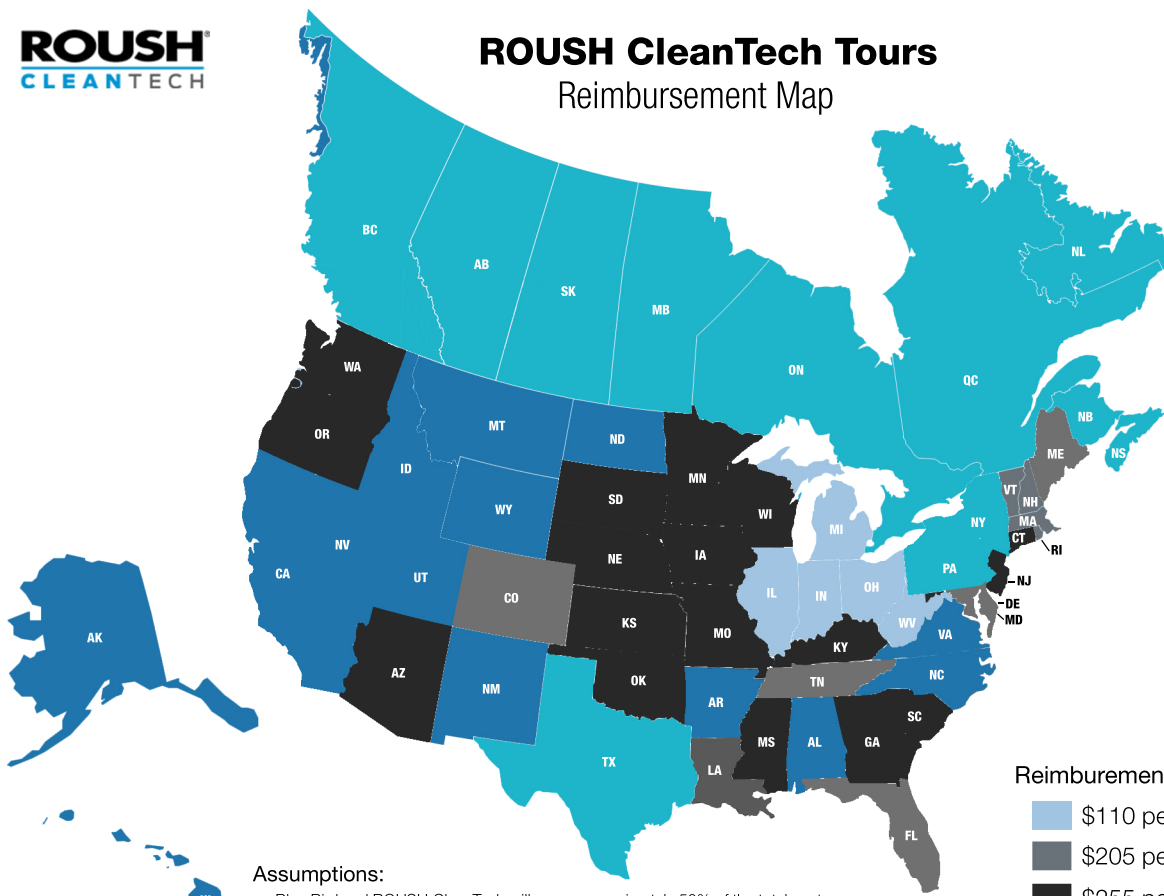

# ROUSH CleanTech Tours

## Reimbursement Map

**Assumptions:**

- Blue Bird and ROUSH CleanTech will cover approximately 50% of the total cost per person.
- Dealer / customer responsible for making travel arrangements.
- Airfare assumes up to one stop, round trip flights booked a month in advance.
- For those states within driving distance, a flat \$50 per person was assumed for travel costs.
- Blue Bird will reimburse dealer after tour completion.

**Reimbursement Amounts:**

-  \$110 per person
-  \$205 per person
-  \$255 per person
-  \$310 per person
-  \$335 per person