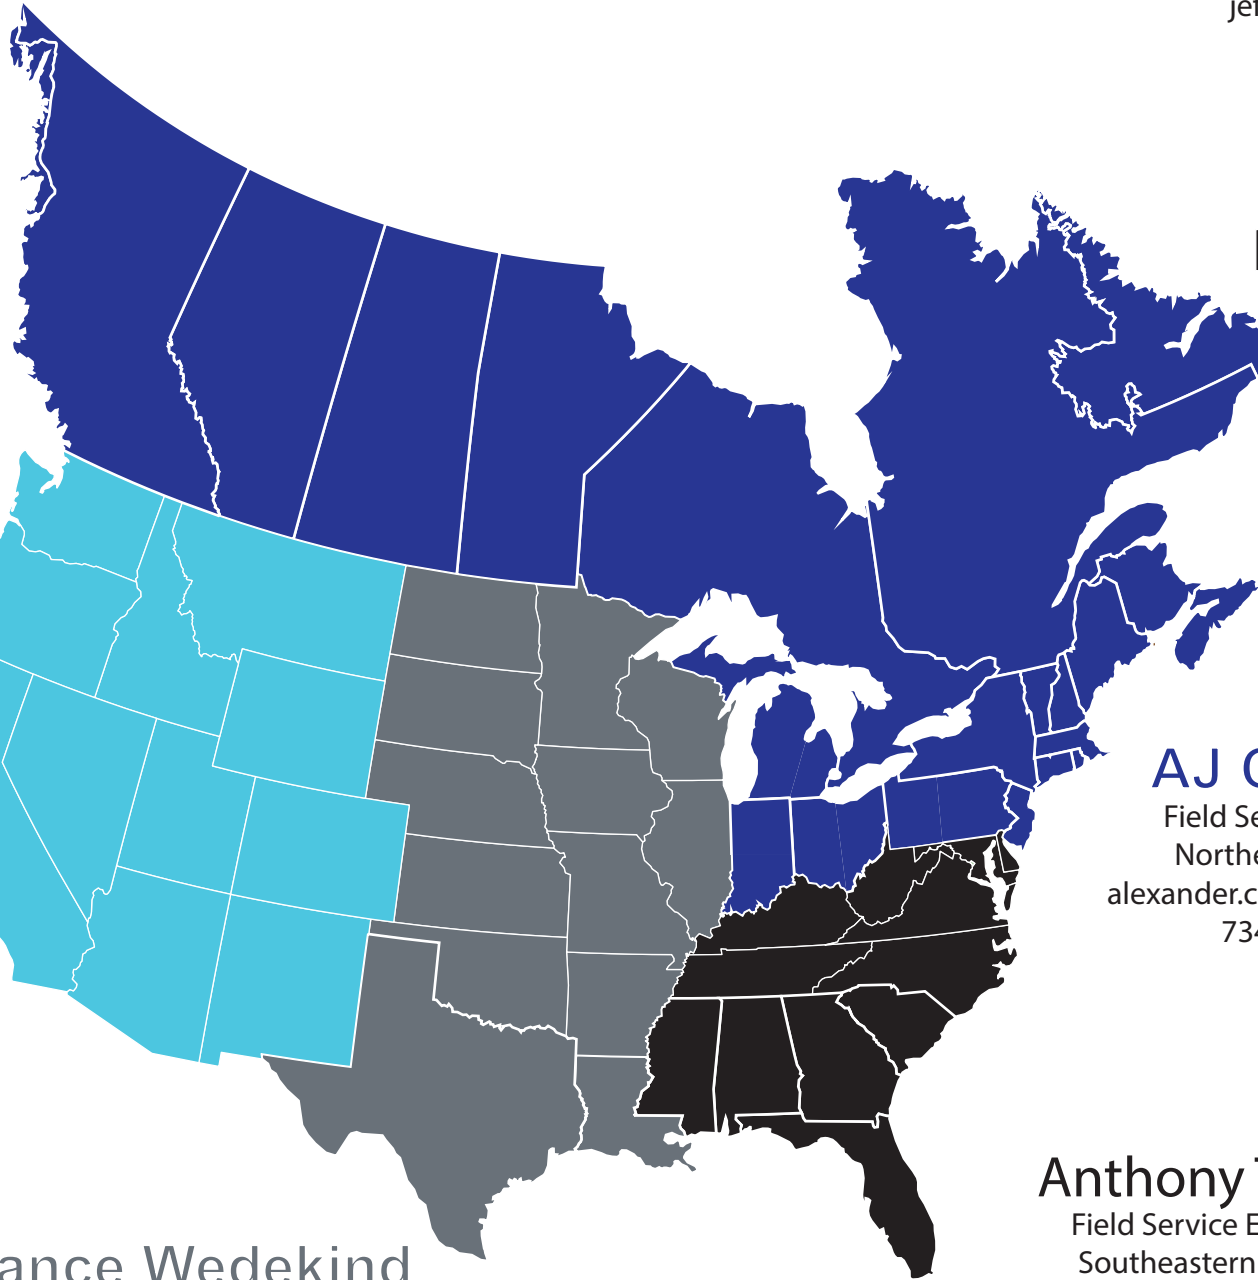

Pete Vistakos

Service Network Coordinator
peter.vistakos@roush.com
734.536.1979

Kale Sciranko

Field Service Engineer
kale.sciranko@roush.com
313.319.5287

Julian Din

Field Service Engineer
Western Region
julian.din@roush.com
313.269.7481