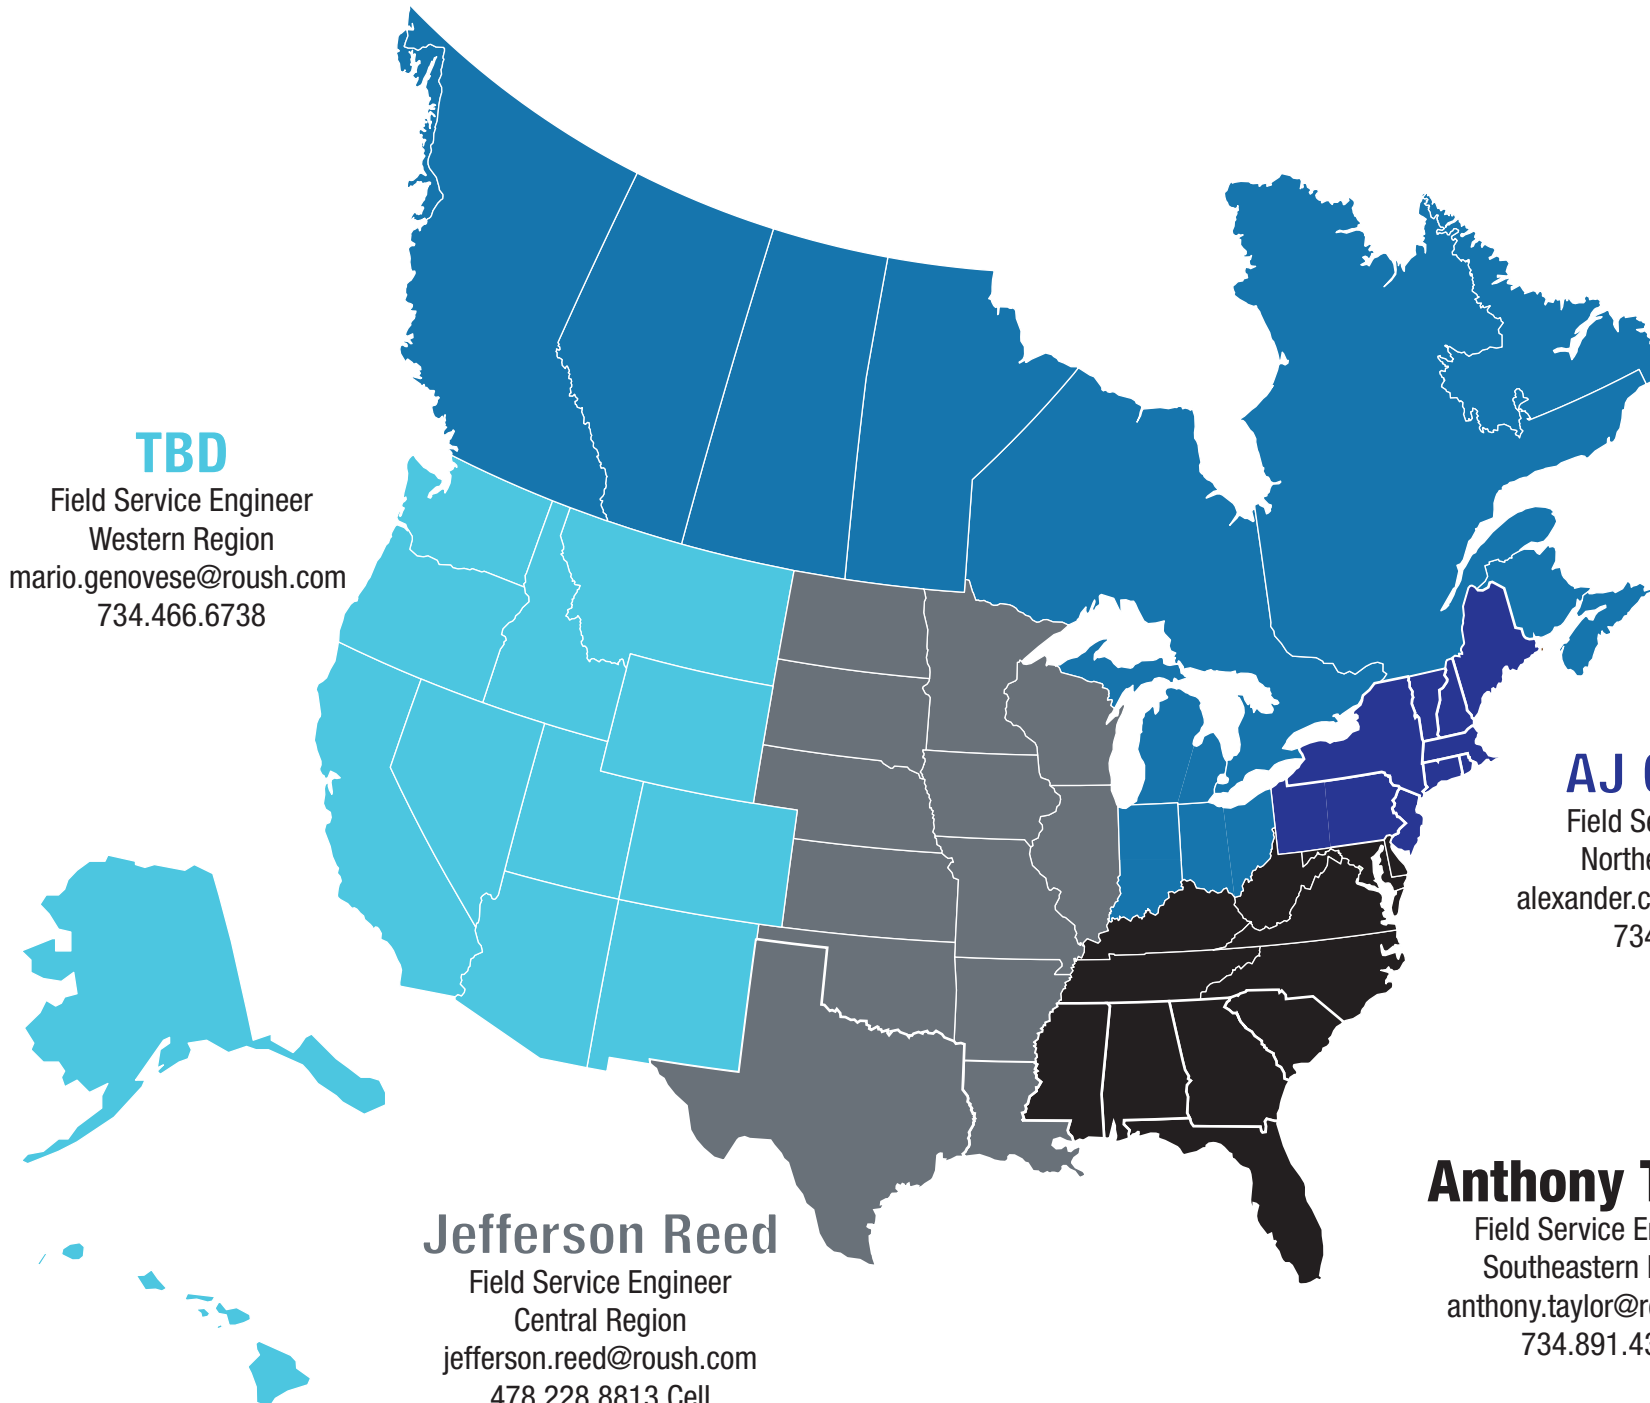

Field Service Manager
mario.genovese@roush.com
734.466.6738

TBD

Field Service Engineer
Western Region
mario.genovese@roush.com
734.466.6738

Pete Vistakos

Field Service Engineer
Northern Region
peter.vistakos@roush.com
734.536.1979

Field Service Engineer
Southeastern Region
anthony.taylor@roush.com
734.891.4349