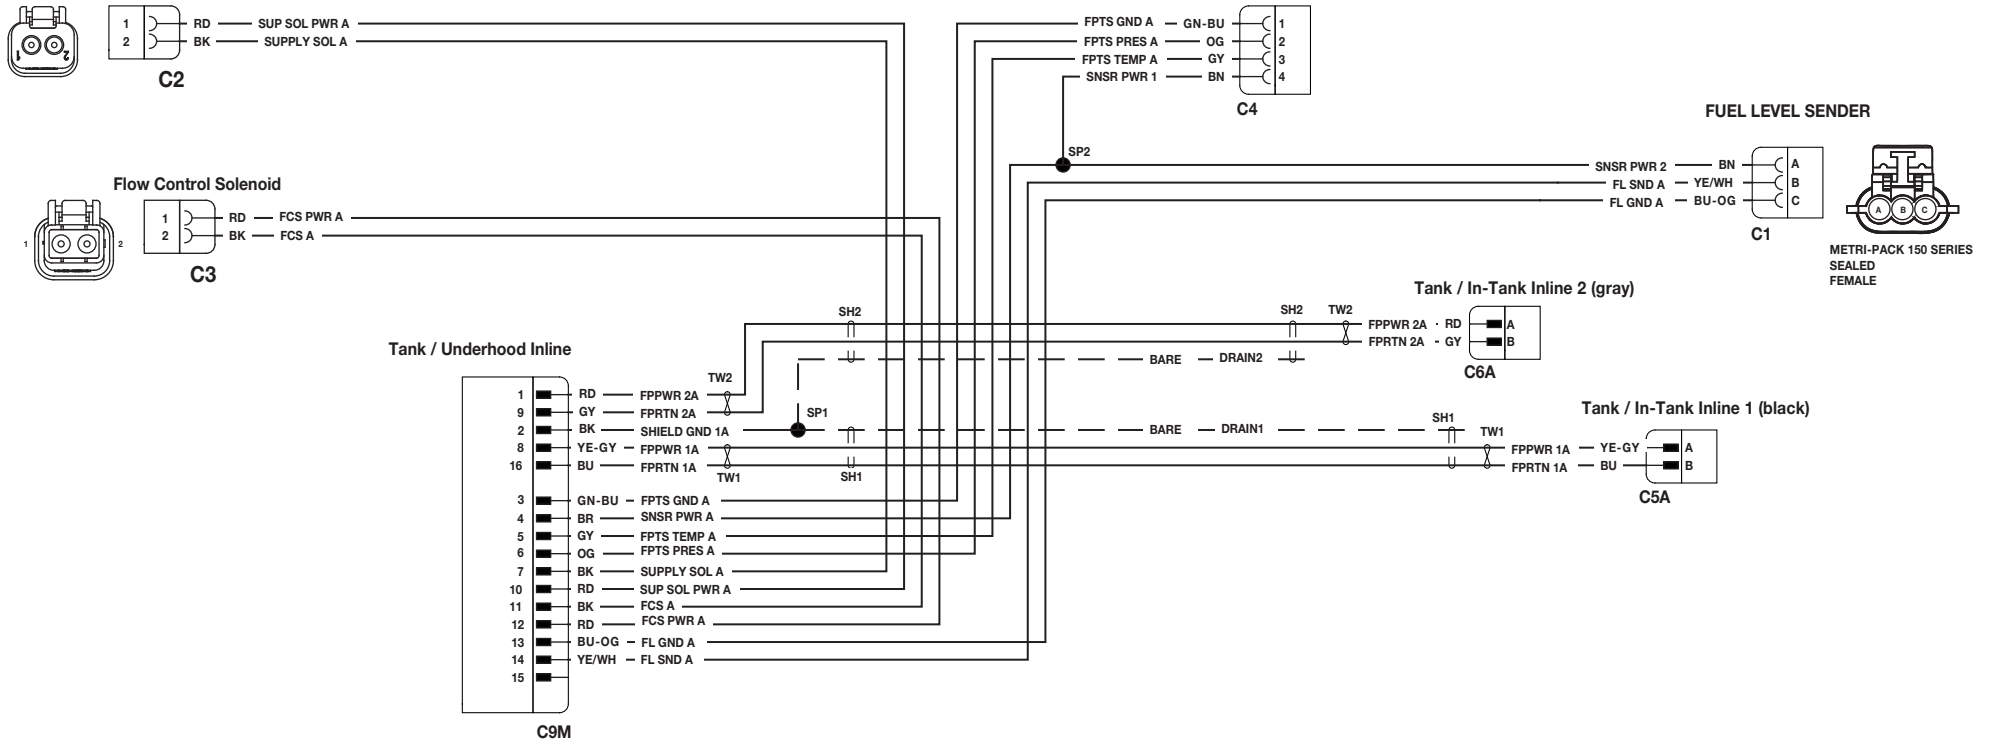

Underhood Harness

WIRING DIAGRAM AND ELECTRICAL SCHEMATICS

Left Hand Tank Harness

Right Hand Tank Harness

Transfer Overlay Harness

CAN Bus Harness